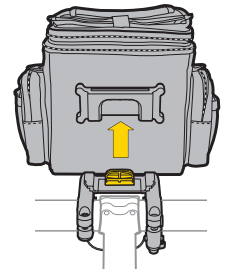

* Not needed if handlebar diameter is 31.8mm.

A. Mount Handlebar Fixer on Handlebar

Tighten the bolts.
(Do not tighten completely.)

Add cable housing over the security cable to protect the stem from marring. Trim excess cable housing.

B. Mounting Computer Clip

Install

Uninstall

Press release tabs on computer clip for removal.

C. Bags Utilization

Install

Uninstall

Pull back release button of HB Fixer A and lift basket to detach.