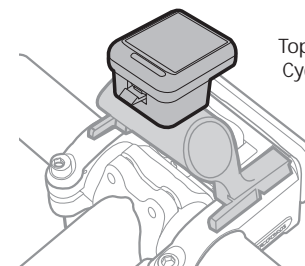

OPTIONAL ACCESSORY TO MOUNT ON COMPUTER CLIP

Topeak Panoram Cycle Computer Series

WARRANTY

2-year Warranty: All mechanical components against manufacturer defects only.

Warranty Claim Requirements
To obtain warranty service, you must have your original sales receipt. Items returned without a sales receipt will assume that the warranty begins on the date of manufacture. All warranties will be void if the product is damaged due to user crash, abuse, system alteration, modification, or used in any way not intended as described in this manual.

* The specifications and design are subject to change without notice.

Please contact your Topeak dealer with any questions.
For USA customer service call: 1-800-250-3068
Website: www.topeak.com