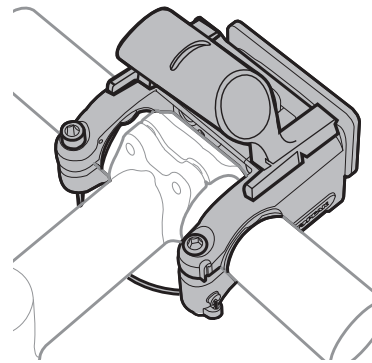

GB

Fits $\varnothing 25.4$, $\varnothing 28.6$ and $\varnothing 31.8$ mm handlebars.

DETAILED PARTS DESCRIPTION

Handlebar Bag Fixer

- 1. HB Fixer A
 - 1a. HB Fixer Release Button
- 2. M5 x 20mm Bolt
- 2a. Washer x2
- 3. M5 x 18mm Bolt
- 4. M5 x 12mm Bolt
- 5. HB Fixer B

6. Computer Clip

- 6a. Thread hole
 - 6b. Computer Clip Release Tab
- * 7. Rubber Sizing Pad
- 7a. $\varnothing 25.4$ (for normal size h/bar)
 - 7b. $\varnothing 28.6$ (for oversize h/bar)

- 8. Security Cable
 - 8a. cable housing

* Not needed if handlebar diameter is 31.8mm.

A. Mount Handlebar Fixer on Handlebar

Tighten the bolts.
(Do not tighten completely.)

Add cable housing over the security cable to protect the stem from marring. Trim excess cable housing.