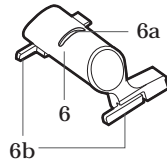

GB

Fits $\varnothing 25.4$, $\varnothing 28.6$ and $\varnothing 31.8$ mm handlebars.

DETAILED PARTS DESCRIPTION

Handlebar Bag Fixer

- 1. HB Fixer A
 - 1a. HB Fixer Release Button
- 2. M5 x 20mm Bolt
- 2a. Washer x2
- 3. M5 x 18mm Bolt
- 4. M5 x 12mm Bolt
- 5. HB Fixer B

6. Computer Clip

- 6a. Thread hole
 - 6b. Computer Clip Release Tab
- * 7. Rubber Sizing Pad
- 7a. $\varnothing 25.4$ (for normal size h/bar)
 - 7b. $\varnothing 28.6$ (for oversize h/bar)

- 8. Security Cable
 - 8a. cable housing

* Not needed if handlebar diameter is 31.8mm.

A. Mount Handlebar Fixer on Handlebar

Tighten the bolts.
(Do not tighten completely.)

Add cable housing over the security cable to protect the stem from marring. Trim excess cable housing.