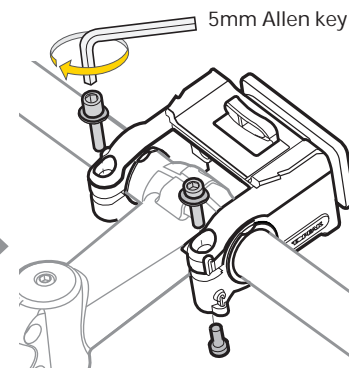

GB

Fits $\varnothing 25.4$, $\varnothing 28.6$ and $\varnothing 31.8$ mm handlebars.

DETAILED PARTS DESCRIPTION

Handlebar Bag Fixer

- 1. HB Fixer A
 - 1a. HB Fixer Release Button
- 2. M5 x 20mm Bolt
- 2a. Washer x2
- 3. M5 x 18mm Bolt
- 4. M5 x 12mm Bolt
- 5. HB Fixer B

6. Computer Clip

- 6a. Thread hole
 - 6b. Computer Clip Release Tab
- * 7. Rubber Sizing Pad
- 7a. $\varnothing 25.4$ (for normal size h/bar)
 - 7b. $\varnothing 28.6$ (for oversize h/bar)

- 8. Security Cable
 - 8a. cable housing

* Not needed if handlebar diameter is 31.8mm.

A. Mount Handlebar Fixer on Handlebar

Tighten the bolts.
(Do not tighten completely.)

Add cable housing over the security cable to protect the stem from marring. Trim excess cable housing.