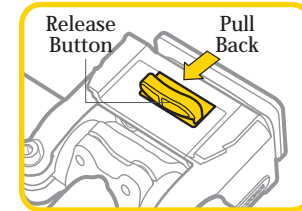

* Not needed if handlebar diameter is 31.8mm.

A. Mount Handlebar Fixer on Handlebar

Tighten the bolts.
(Do not tighten completely.)

Add cable housing over the security cable to protect the stem from marring. Trim excess cable housing.

B. Mounting Computer Clip

Install

Uninstall

Press release tabs on computer clip for removal.

C. Bags Utilization

Install

Uninstall

Pull back release button of HB Fixer A and lift basket to detach.