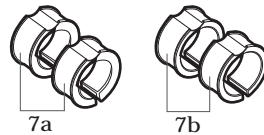

GB

Fits $\varnothing 25.4$, $\varnothing 28.6$ and $\varnothing 31.8$ mm handlebars.

DETAILED PARTS DESCRIPTION

Handlebar Bag Fixer

- 1. HB Fixer A
 - 1a. HB Fixer Release Button
- 2. M5 x 20mm Bolt
- 2a. Washer x2
- 3. M5 x 18mm Bolt
- 4. M5 x 12mm Bolt
- 5. HB Fixer B

6. Computer Clip

- 6a. Thread hole
 - 6b. Computer Clip Release Tab
- * 7. Rubber Sizing Pad
- 7a. $\varnothing 25.4$ (for normal size h/bar)
 - 7b. $\varnothing 28.6$ (for oversize h/bar)

- 8. Security Cable
 - 8a. cable housing

* Not needed if handlebar diameter is 31.8mm.

A. Mount Handlebar Fixer on Handlebar

Tighten the bolts.
(Do not tighten completely.)

Add cable housing over the security cable to protect the stem from marring. Trim excess cable housing.