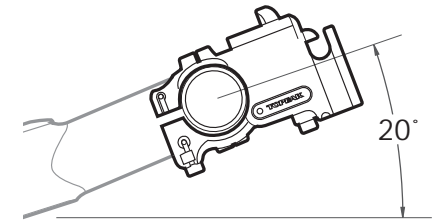

GB

Fits $\varnothing 25.4$, $\varnothing 28.6$ and $\varnothing 31.8$ mm handlebars.

DETAILED PARTS DESCRIPTION

Handlebar Bag Fixer

- 1. HB Fixer A
 - 1a. HB Fixer Release Button
- 2. M5 x 20mm Bolt
- 2a. Washer x2
- 3. M5 x 18mm Bolt
- 4. M5 x 12mm Bolt
- 5. HB Fixer B

6. Computer Clip

- 6a. Thread hole
 - 6b. Computer Clip Release Tab
- * 7. Rubber Sizing Pad
- 7a. $\varnothing 25.4$ (for normal size h/bar)
 - 7b. $\varnothing 28.6$ (for oversize h/bar)

- 8. Security Cable
 - 8a. cable housing

* Not needed if handlebar diameter is 31.8mm.

A. Mount Handlebar Fixer on Handlebar

Tighten the bolts.
(Do not tighten completely.)

Add cable housing over the security cable to protect the stem from marring. Trim excess cable housing.