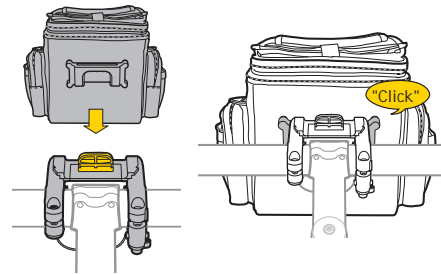

* Not needed if handlebar diameter is 31.8mm.

A. Mount Handlebar Fixer on Handlebar

Tighten the bolts.
(Do not tighten completely.)

Add cable housing over the security cable to protect the stem from marring. Trim excess cable housing.

B. Mounting Computer Clip

Install

Uninstall

Press release tabs on computer clip for removal.

C. Bags Utilization

Install

Uninstall

Pull back release button of HB Fixer A and lift basket to detach.