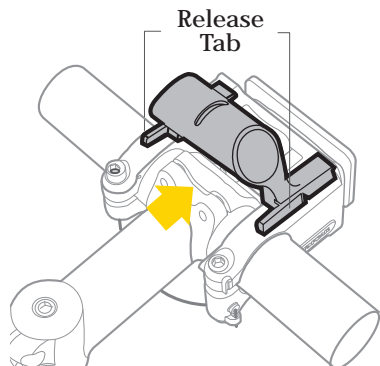

B. Mounting Computer Clip

Install

Uninstall

Press release tabs on computer clip for removal.

C. Bags Utilization

Install

Uninstall

Pull back release button of HB Fixer A and lift basket to detach.

COMPATIBLE ACCESSORIES

OPTIONAL ACCESSORY TO MOUNT ON COMPUTER CLIP

WARRANTY

2-year Warranty: All mechanical components against manufacturer defects only.

Warranty Claim Requirements
To obtain warranty service, you must have your original sales receipt. Items returned without a sales receipt will assume that the warranty begins on the date of manufacture. All warranties will be void if the product is damaged due to user crash, abuse, system alteration, modification, or used in any way not intended as described in this manual.

* The specifications and design are subject to change without notice.

Please contact your Topeak dealer with any questions.
For USA customer service call: 1-800-250-3068
Website: www.topeak.com