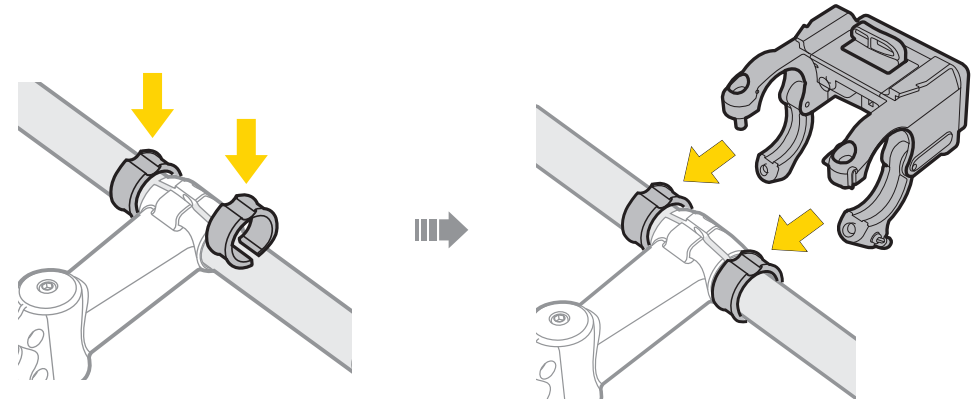

GB

Fits $\varnothing 25.4$, $\varnothing 28.6$ and $\varnothing 31.8$ mm handlebars.

DETAILED PARTS DESCRIPTION

Handlebar Bag Fixer

- 1. HB Fixer A
 - 1a. HB Fixer Release Button
- 2. M5 x 20mm Bolt
- 2a. Washer x2
- 3. M5 x 18mm Bolt
- 4. M5 x 12mm Bolt
- 5. HB Fixer B

6. Computer Clip

- 6a. Thread hole
 - 6b. Computer Clip Release Tab
- * 7. Rubber Sizing Pad
- 7a. $\varnothing 25.4$ (for normal size h/bar)
 - 7b. $\varnothing 28.6$ (for oversize h/bar)

- 8. Security Cable
 - 8a. cable housing

* Not needed if handlebar diameter is 31.8mm.

A. Mount Handlebar Fixer on Handlebar

Tighten the bolts.
(Do not tighten completely.)

Add cable housing over the security cable to protect the stem from marring. Trim excess cable housing.