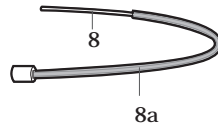

GB

Fits $\varnothing 25.4$, $\varnothing 28.6$ and $\varnothing 31.8$ mm handlebars.

DETAILED PARTS DESCRIPTION

Handlebar Bag Fixer

- 1. HB Fixer A
 - 1a. HB Fixer Release Button
- 2. M5 x 20mm Bolt
- 2a. Washer x2
- 3. M5 x 18mm Bolt
- 4. M5 x 12mm Bolt
- 5. HB Fixer B

6. Computer Clip

- 6a. Thread hole
 - 6b. Computer Clip Release Tab
- * 7. Rubber Sizing Pad
- 7a. $\varnothing 25.4$ (for normal size h/bar)
 - 7b. $\varnothing 28.6$ (for oversize h/bar)

- 8. Security Cable
 - 8a. cable housing

* Not needed if handlebar diameter is 31.8mm.

A. Mount Handlebar Fixer on Handlebar

Tighten the bolts.
(Do not tighten completely.)

Add cable housing over the security cable to protect the stem from marring. Trim excess cable housing.