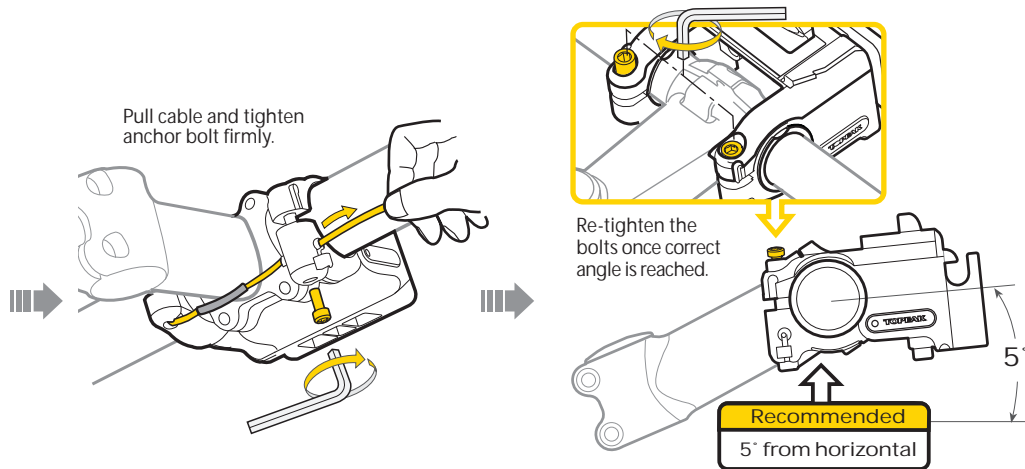

* Not needed if handlebar diameter is 31.8mm.

A. Mount Handlebar Fixer on Handlebar

Tighten the bolts.
(Do not tighten completely.)

Add cable housing over the security cable to protect the stem from marring. Trim excess cable housing.