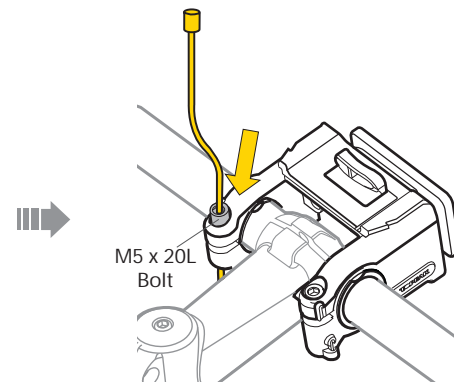

GB

Fits $\varnothing 25.4$, $\varnothing 28.6$ and $\varnothing 31.8$ mm handlebars.

DETAILED PARTS DESCRIPTION

Handlebar Bag Fixer

- 1. HB Fixer A
 - 1a. HB Fixer Release Button
- 2. M5 x 20mm Bolt
- 2a. Washer x2
- 3. M5 x 18mm Bolt
- 4. M5 x 12mm Bolt
- 5. HB Fixer B

6. Computer Clip

- 6a. Thread hole
 - 6b. Computer Clip Release Tab
- * 7. Rubber Sizing Pad
- 7a. $\varnothing 25.4$ (for normal size h/bar)
 - 7b. $\varnothing 28.6$ (for oversize h/bar)

- 8. Security Cable
 - 8a. cable housing

* Not needed if handlebar diameter is 31.8mm.

A. Mount Handlebar Fixer on Handlebar

Tighten the bolts.
(Do not tighten completely.)

Add cable housing over the security cable to protect the stem from marring. Trim excess cable housing.