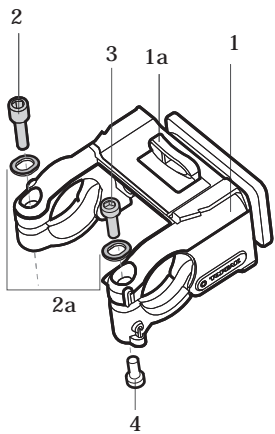

GB

Fits $\varnothing 25.4$, $\varnothing 28.6$ and $\varnothing 31.8$ mm handlebars.

DETAILED PARTS DESCRIPTION

Handlebar Bag Fixer

- 1. HB Fixer A
 - 1a. HB Fixer Release Button
- 2. M5 x 20mm Bolt
- 2a. Washer x2
- 3. M5 x 18mm Bolt
- 4. M5 x 12mm Bolt
- 5. HB Fixer B

6. Computer Clip

- 6a. Thread hole
 - 6b. Computer Clip Release Tab
- * 7. Rubber Sizing Pad
- 7a. $\varnothing 25.4$ (for normal size h/bar)
 - 7b. $\varnothing 28.6$ (for oversize h/bar)

- 8. Security Cable
 - 8a. cable housing

* Not needed if handlebar diameter is 31.8mm.

A. Mount Handlebar Fixer on Handlebar

Tighten the bolts.
(Do not tighten completely.)

Add cable housing over the security cable to protect the stem from marring. Trim excess cable housing.