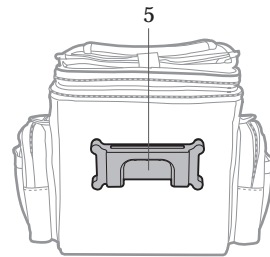

GB

Fits $\varnothing 25.4$, $\varnothing 28.6$ and $\varnothing 31.8$ mm handlebars.

DETAILED PARTS DESCRIPTION

Handlebar Bag Fixer

- 1. HB Fixer A
 - 1a. HB Fixer Release Button
- 2. M5 x 20mm Bolt
- 2a. Washer x2
- 3. M5 x 18mm Bolt
- 4. M5 x 12mm Bolt
- 5. HB Fixer B

6. Computer Clip

- 6a. Thread hole
 - 6b. Computer Clip Release Tab
- * 7. Rubber Sizing Pad
- 7a. $\varnothing 25.4$ (for normal size h/bar)
 - 7b. $\varnothing 28.6$ (for oversize h/bar)

- 8. Security Cable
 - 8a. cable housing