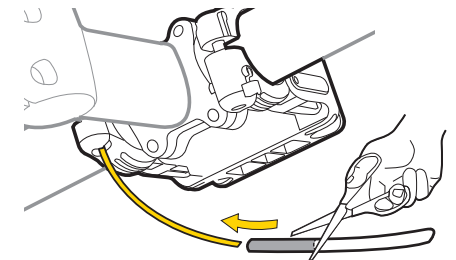

GB

Fits $\varnothing 25.4$, $\varnothing 28.6$ and $\varnothing 31.8$ mm handlebars.

DETAILED PARTS DESCRIPTION

Handlebar Bag Fixer

- 1. HB Fixer A
 - 1a. HB Fixer Release Button
- 2. M5 x 20mm Bolt
- 2a. Washer x2
- 3. M5 x 18mm Bolt
- 4. M5 x 12mm Bolt
- 5. HB Fixer B

6. Computer Clip

- 6a. Thread hole
 - 6b. Computer Clip Release Tab
- * 7. Rubber Sizing Pad
- 7a. $\varnothing 25.4$ (for normal size h/bar)
 - 7b. $\varnothing 28.6$ (for oversize h/bar)

- 8. Security Cable
 - 8a. cable housing

* Not needed if handlebar diameter is 31.8mm.

A. Mount Handlebar Fixer on Handlebar

Tighten the bolts.
(Do not tighten completely.)

Add cable housing over the security cable to protect the stem from marring. Trim excess cable housing.