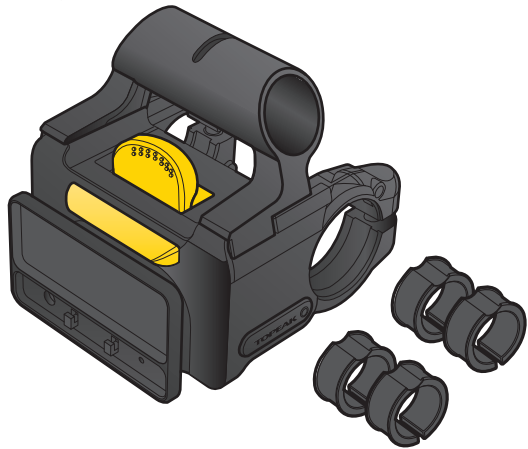

GB

Fits $\varnothing 25.4$, $\varnothing 28.6$ and $\varnothing 31.8$ mm handlebars.

DETAILED PARTS DESCRIPTION

Handlebar Bag Fixer

- 1. HB Fixer A
 - 1a. HB Fixer Release Button
- 2. M5 x 20mm Bolt
- 2a. Washer x2
- 3. M5 x 18mm Bolt
- 4. M5 x 12mm Bolt
- 5. HB Fixer B

6. Computer Clip

- 6a. Thread hole
 - 6b. Computer Clip Release Tab
- * 7. Rubber Sizing Pad
- 7a. $\varnothing 25.4$ (for normal size h/bar)
 - 7b. $\varnothing 28.6$ (for oversize h/bar)

- 8. Security Cable
 - 8a. cable housing

* Not needed if handlebar diameter is 31.8mm.

A. Mount Handlebar Fixer on Handlebar

Tighten the bolts.
(Do not tighten completely.)

Add cable housing over the security cable to protect the stem from marring. Trim excess cable housing.