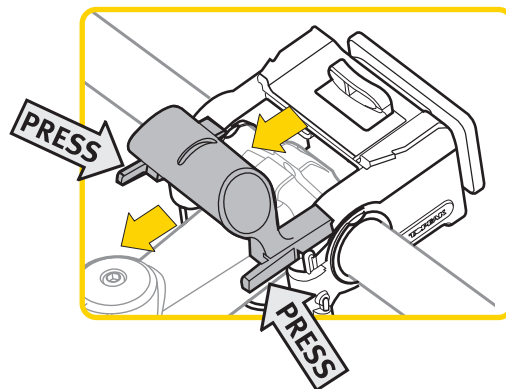

Uninstall

Press release tabs on computer clip for removal.