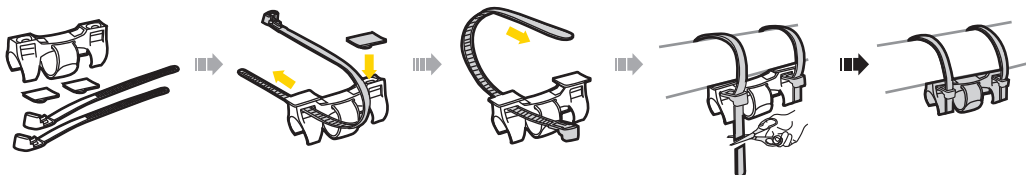

Bracket for Mountain & Turbo Morph Pumps

Method 1