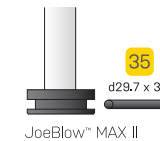

Peakini II
Transformer RX
RaceRocket MT

Mountain
Mountain DA

Mini Dual
Roadie DA
Roadie DAX

Mini Dual G (w/gauge)

JoeBlow™ SPORT III
JoeBlow™ MAX HP
JoeBlow™ ELITE

JoeBlow™ MAX II

JoeBlow™ MOUNTAIN
JoeBlow™ FAT
JoeBlow™ DUALIE

JoeBlow™ RACE

AirBooster
Micro AirBooster
HybridRocket series

Road
Speed
Pocket Rocket

Pocket Rocket DX II
RaceRocket HP/
HPC/ HPX
Hybrid Rocket HP

Turbo Morph™
Mountain Morph™

Road Morph™
Mini Morph™

Micro Rocket
AL/ ALT/ Carbon