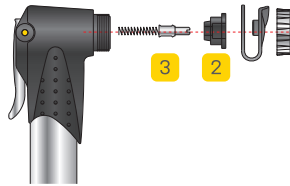

SMARTHEAD™ DX (for floor pump)

JoeBlow™ BOOSTER
JoeBlow™ PRO DX
JoeBlow™ PRO X
JoeBlow™ ACE DX
JoeBlow™ TWIN TURBO

SMARTHEAD™ (for floor pump)

JoeBlow™ ACE
JoeBlow™ PRO
JoeBlow™ TURBO
Mega Morph™

JoeBlow™ PRO X
JoeBlow™ PRO DX
JoeBlow™ TURBO
JoeBlow™ SPRINT
JoeBlow™ X.O.
Mega Morph™
Transformer X, XX

TWINHEAD™ DX (for floor pump)

SMARTHEAD™ (for mini pump)

Peak DX II
Mini DUAL DX
Mini DUAL DXG

TWINHEAD™ (for floor pump)

JoeBlow™ ELITE
JoeBlow™ SPRINT

JoeBlow™ MOUNTAIN
JoeBlow™ FAT
JoeBlow™ DUALIE

STANDARD HEAD