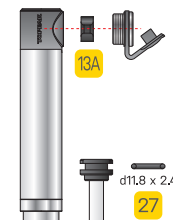

JoeBlow™ RACE

AirBooster
Micro AirBooster
HybridRocket series

Road
Speed
Pocket Rocket

Pocket Rocket DX II
RaceRocket HP/
HPC/ HPX
Hybrid Rocket HP

Turbo Morph™
Mountain Morph™

Road Morph™
Mini Morph™

Micro Rocket
AL/ ALT/ Carbon

Race Rocket series
HybridRocket series

1A d36 x 3.5	2	3	4A d16 x 1.9	5	6
7A	8A	9B d19 x 3.5	10A	11	12
13A	14A	15	16B	17	18A d16 x 2.4
19	20	21	22A d21.8 x 3.5	23 d23.4 x 3.5	24
25 d5.8 x 1.9	26 d17.8 x 2.4	27 d11.8 x 2.4	28 d4.8 x 2.5	29A	30 d12.7 x 2.3
31 d20 x 2.5	32 d16.8 x 2.4	33A d24 x 3.5	34 d12.5 x 2.5	35 d29.7 x 3.5	36 d8 x 1.78