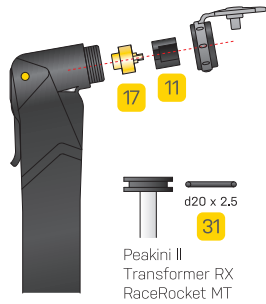

TWINHEAD™ DX (for floor pump)

SMARTHEAD™ (for mini pump)

Peak DX II
Mini DUAL DX
Mini DUAL DXG

TWINHEAD™ (for floor pump)

JoeBlow™ ELITE
JoeBlow™ SPRINT

JoeBlow™ MOUNTAIN
JoeBlow™ FAT
JoeBlow™ DUALIE

STANDARD HEAD