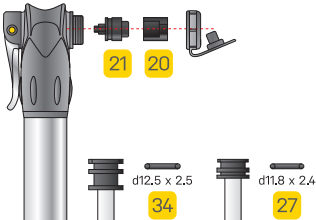

Road
Speed
Pocket Rocket

Pocket Rocket DX II
RaceRocket HP/
HPC/ HPX
Hybrid Rocket HP