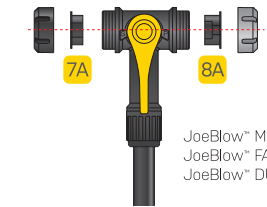

TWINHEAD™ DX (for floor pump)

SMARTHEAD™ (for mini pump)

Peak DX II
Mini DUAL DX
Mini DUAL DXG

TWINHEAD™ (for floor pump)

JoeBlow™ ELITE
JoeBlow™ SPRINT

JoeBlow™ MOUNTAIN
JoeBlow™ FAT
JoeBlow™ DUALIE

STANDARD HEAD