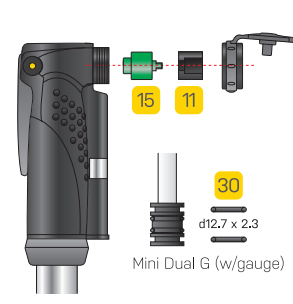

Mini Dual G (w/gauge)

JoeBlow™ SPORT III
JoeBlow™ MAX HP
JoeBlow™ ELITE

JoeBlow™ MAX II

JoeBlow™ MOUNTAIN
JoeBlow™ FAT
JoeBlow™ DUALIE

JoeBlow™ RACE