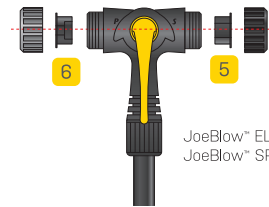

TWINHEAD™ DX (for floor pump)

SMARTHEAD™ (for mini pump)

Peak DX II
Mini DUAL DX
Mini DUAL DXG

TWINHEAD™ (for floor pump)

JoeBlow™ ELITE
JoeBlow™ SPRINT

JoeBlow™ MOUNTAIN
JoeBlow™ FAT
JoeBlow™ DUALIE

STANDARD HEAD