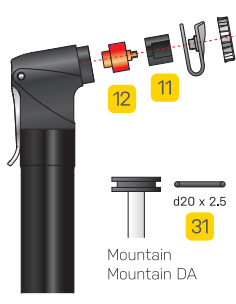

Mountain
Mountain DA