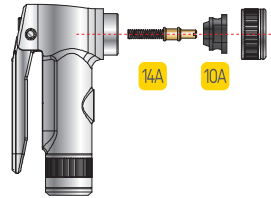

SMARTHEAD™ DX (for floor pump)

JoeBlow™ BOOSTER
JoeBlow™ PRO DX
JoeBlow™ PRO X
JoeBlow™ ACE DX
JoeBlow™ TWIN TURBO