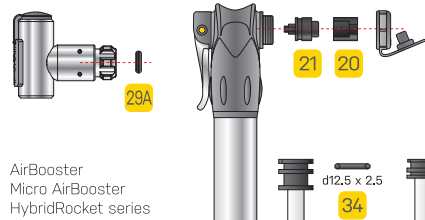

AirBooster
Micro AirBooster
HybridRocket series