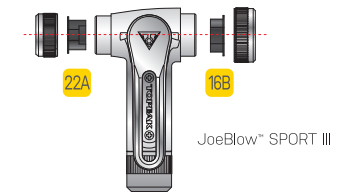

SMARTHEAD™ DX (for floor pump)

JoeBlow™ BOOSTER
JoeBlow™ PRO DX
JoeBlow™ PRO X
JoeBlow™ ACE DX
JoeBlow™ TWIN TURBO

SMARTHEAD™ (for floor pump)

JoeBlow™ ACE
JoeBlow™ PRO
JoeBlow™ TURBO
Mega Morph™

JoeBlow™ PRO X
JoeBlow™ PRO DX
JoeBlow™ TURBO
JoeBlow™ SPRINT
JoeBlow™ X.O.
Mega Morph™
Transformer X, XX

TWINHEAD™ DX (for floor pump)

SMARTHEAD™ (for mini pump)

Peak DX II
Mini DUAL DX
Mini DUAL DXG

TWINHEAD™ (for floor pump)

JoeBlow™ ELITE
JoeBlow™ SPRINT

JoeBlow™ MOUNTAIN
JoeBlow™ FAT
JoeBlow™ DUALIE

STANDARD HEAD